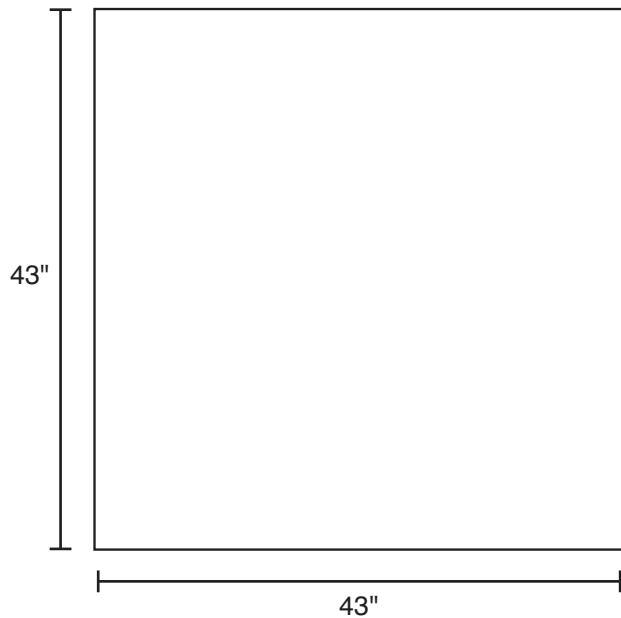

Pallet Specification Sheet

Pallet ID: ppc4343-4B4SF
Stackable Pallet

G. PHILLIPS & SONS

Top View:

Bottom View:

Side View:

Components & Specifications:

Dimensions: 43" x 43" x 5"

Dynamic Capacity: 3,000lbs

All parts made of recycled plastic

Weight: 47.5lbs

Static Capacity: 15,000lbs

Stackable

60 #10-12X1-1/2 Screws

Northern United States: 248-961-3360

Southeast United States: 678-232-6047