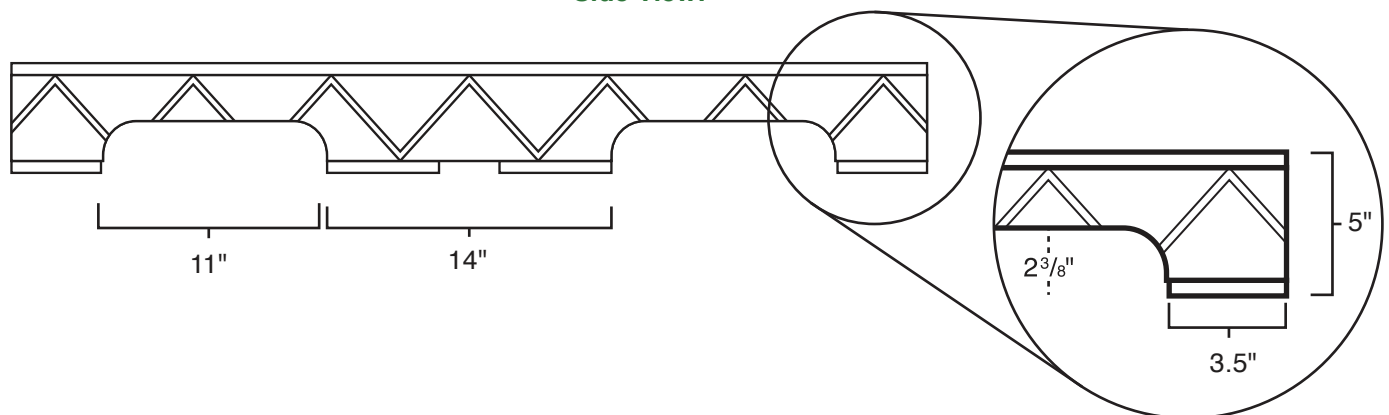

Pallet Specification Sheet

Pallet ID: ppc4343-4B4SF
Stackable Pallet

G. PHILLIPS & SONS

Top View:

Bottom View:

Side View:

Components & Specifications:

Dimensions: 43" x 43" x 5"

Dynamic Capacity: 3,000lbs

All parts made of recycled plastic

Weight: 47.5lbs

Static Capacity: 15,000lbs

Stackable

60 #10-12X1-1/2 Screws

Northern United States: 248-961-3360

Southeast United States: 678-232-6047