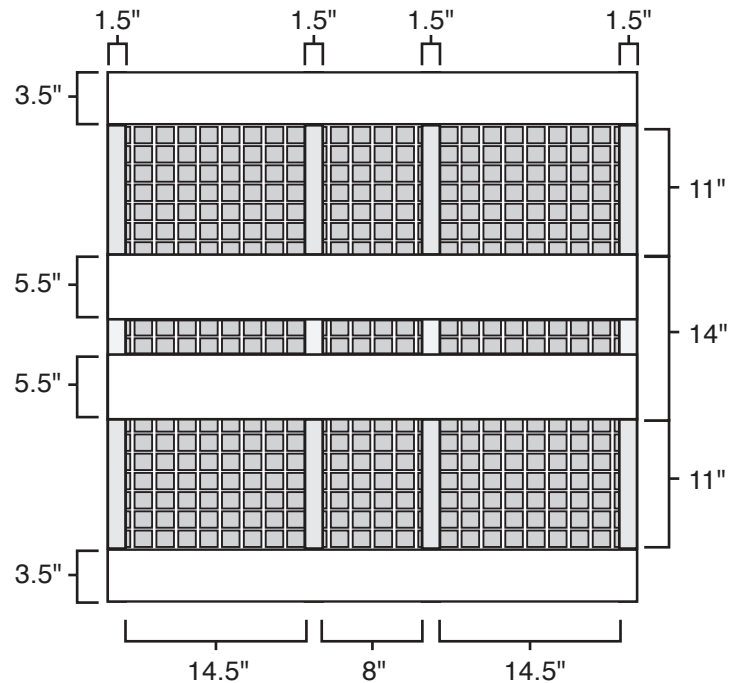

Pallet Specification Sheet

Pallet ID: ppc4343-4B4SF
Stackable Pallet

G. PHILLIPS & SONS

Top View:

Bottom View:

Side View:

Components & Specifications:

Dimensions: 43" x 43" x 5"

Dynamic Capacity: 3,000lbs

All parts made of recycled plastic

Weight: 47.5lbs

Static Capacity: 15,000lbs

Stackable

60 #10-12X1-1/2 Screws

Northern United States: 248-961-3360

Southeast United States: 678-232-6047