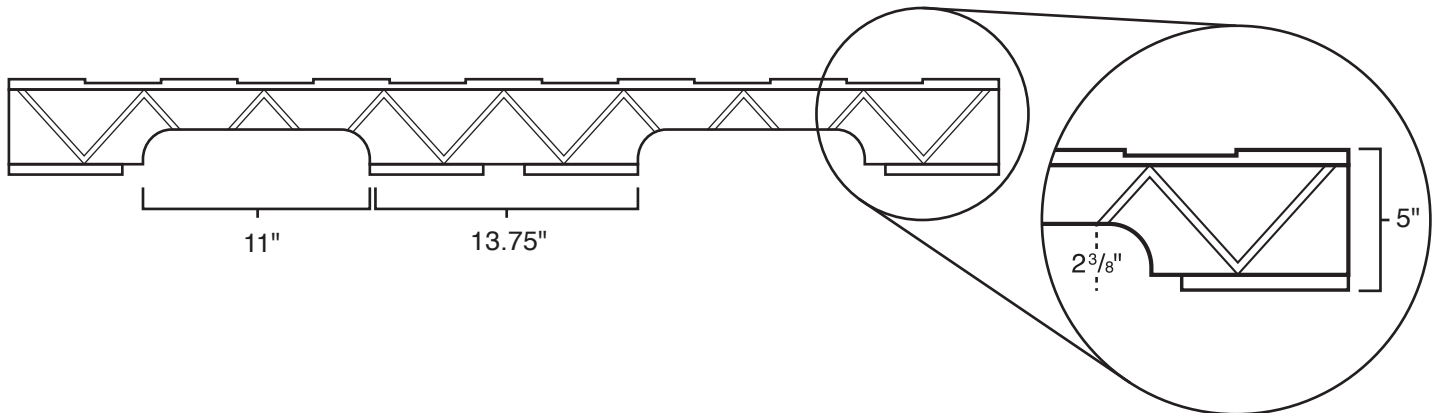

# Pallet Specification Sheet

Pallet ID: ppc4248-4B3SR  
Stackable Pallet

G. PHILLIPS & SONS

Top View:

Bottom View:

Side View:

## Components & Specifications:

Dimensions: 42" x 48" x 5"      Dynamic Capacity: 2,000lbs  
Weight: 41lbs                      Static Capacity: 15,000lbs  
Stackable                            All parts made of recycled plastic