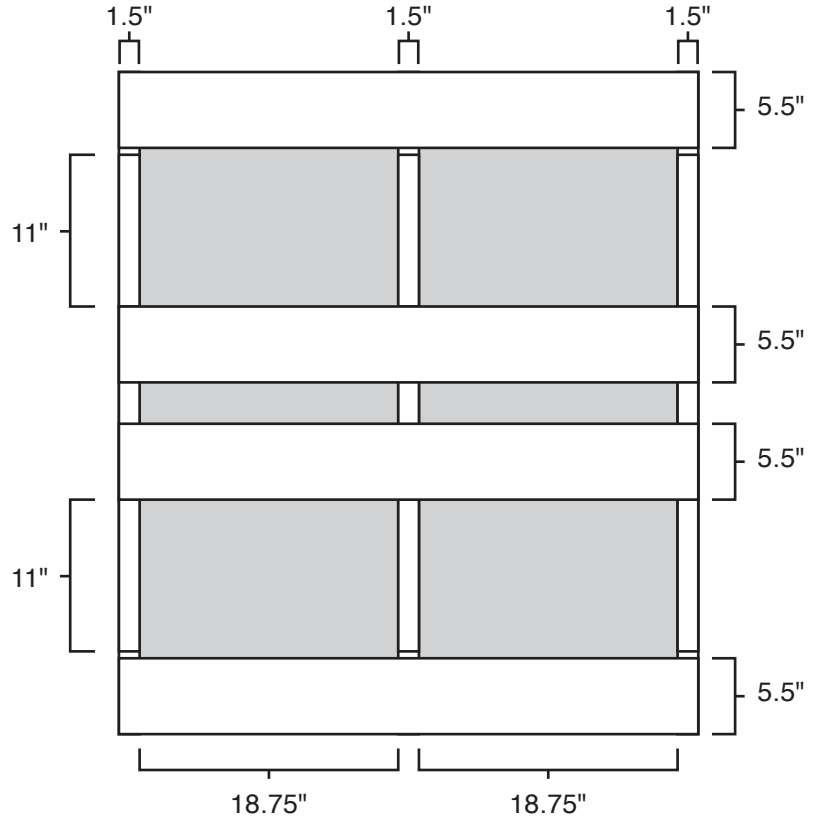

# Pallet Specification Sheet

Pallet ID: ppc4248-4B3SR  
Stackable Pallet

G. PHILLIPS & SONS

Top View:

Bottom View:

Side View:

## Components & Specifications:

Dimensions: 42" x 48" x 5"      Dynamic Capacity: 2,000lbs  
Weight: 41lbs                      Static Capacity: 15,000lbs  
Stackable                            All parts made of recycled plastic