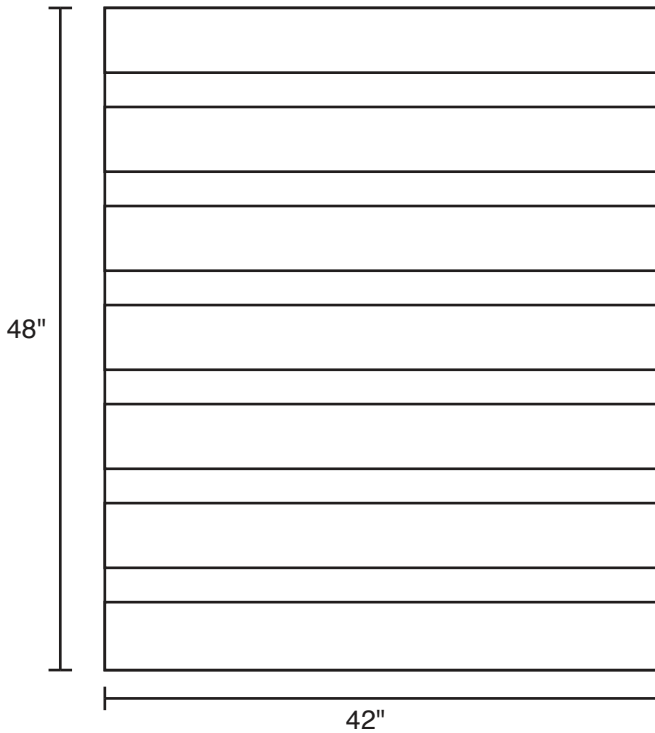

# Pallet Specification Sheet

Pallet ID: ppc4248-4B3SR  
Stackable Pallet

G. PHILLIPS & SONS

Top View:

Bottom View:

Side View:

## Components & Specifications:

Dimensions: 42" x 48" x 5"      Dynamic Capacity: 2,000lbs  
Weight: 41lbs                      Static Capacity: 15,000lbs  
Stackable                            All parts made of recycled plastic