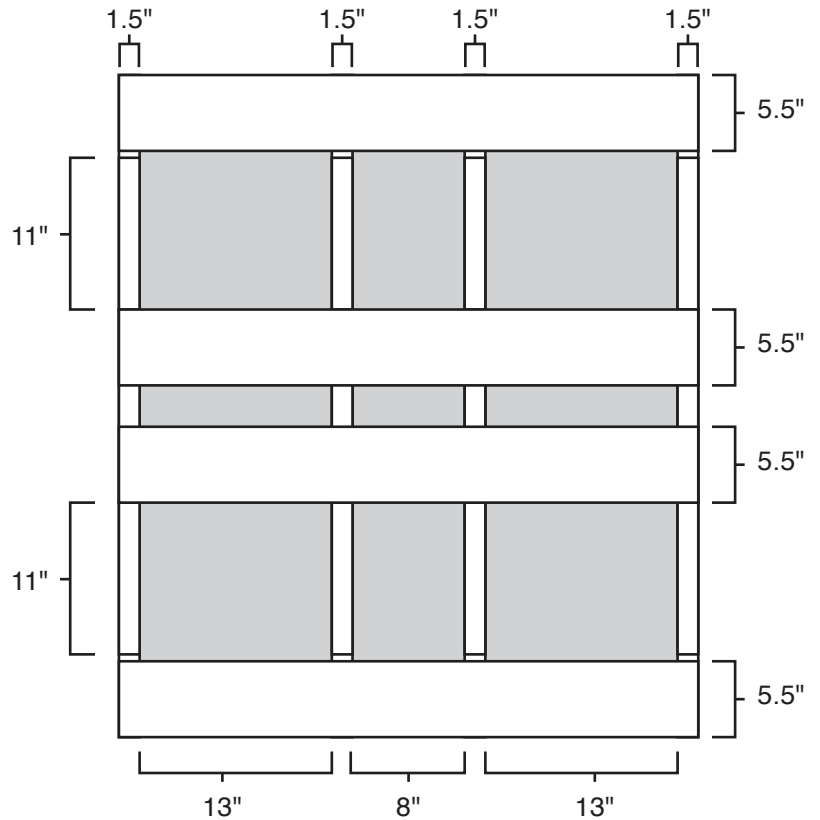

Pallet Specification Sheet

Pallet ID: ppc4048-4B4SR
Stackable Pallet

G. PHILLIPS & SONS

Top View:

Bottom View:

Side View:

Components & Specifications:

Dimensions: 40" x 48" x 5"

Weight: 48lbs

Stackable

70 #10-12X1-1/2 Screws

Dynamic Capacity: 2,500lbs

Static Capacity: 15,000lbs

All parts made of recycled plastic

Northern United States: 248-961-3360

Southeast United States: 678-232-6047