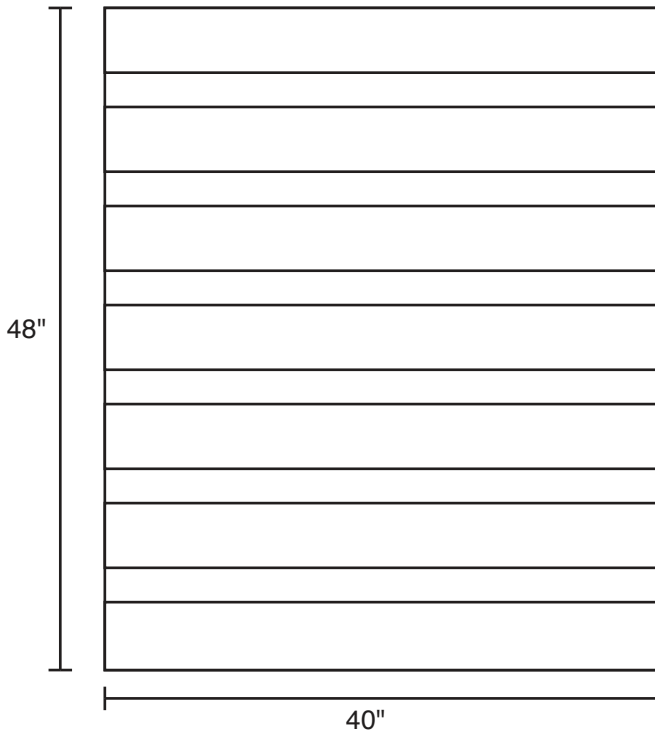

Pallet Specification Sheet

Pallet ID: ppc4048-4B4SR
Stackable Pallet

G. PHILLIPS & SONS

Top View:

Bottom View:

Side View:

Components & Specifications:

Dimensions: 40" x 48" x 5"

Weight: 48lbs

Stackable

70 #10-12X1-1/2 Screws

Dynamic Capacity: 2,500lbs

Static Capacity: 15,000lbs

All parts made of recycled plastic

Northern United States: 248-961-3360

Southeast United States: 678-232-6047