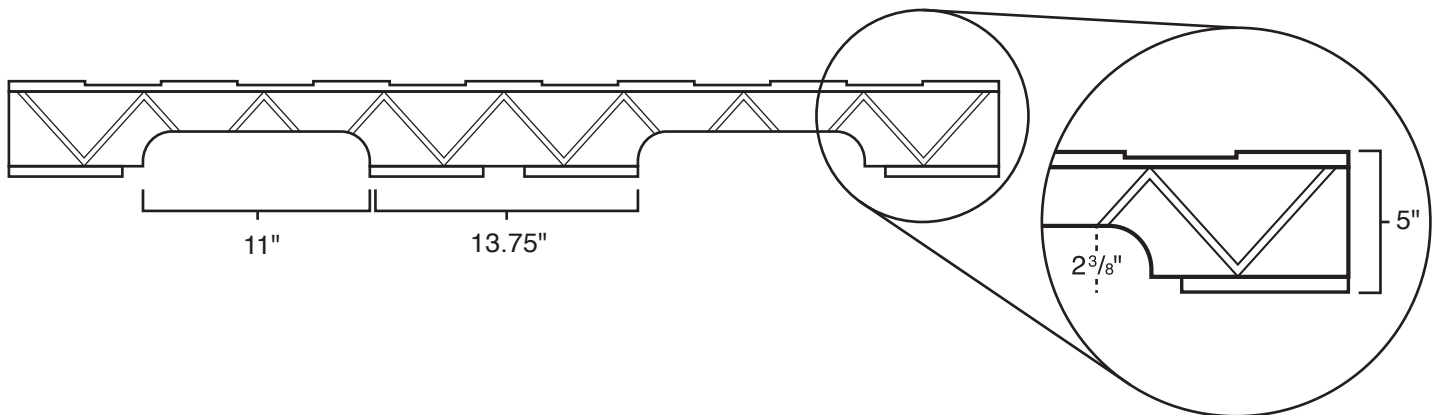

Pallet Specification Sheet

Pallet ID: ppc4048-4B4SR
Stackable Pallet

G. PHILLIPS & SONS

Top View:

Bottom View:

Side View:

Components & Specifications:

Dimensions: 40" x 48" x 5"

Weight: 48lbs

Stackable

70 #10-12X1-1/2 Screws

Dynamic Capacity: 2,500lbs

Static Capacity: 15,000lbs

All parts made of recycled plastic

Northern United States: 248-961-3360

Southeast United States: 678-232-6047